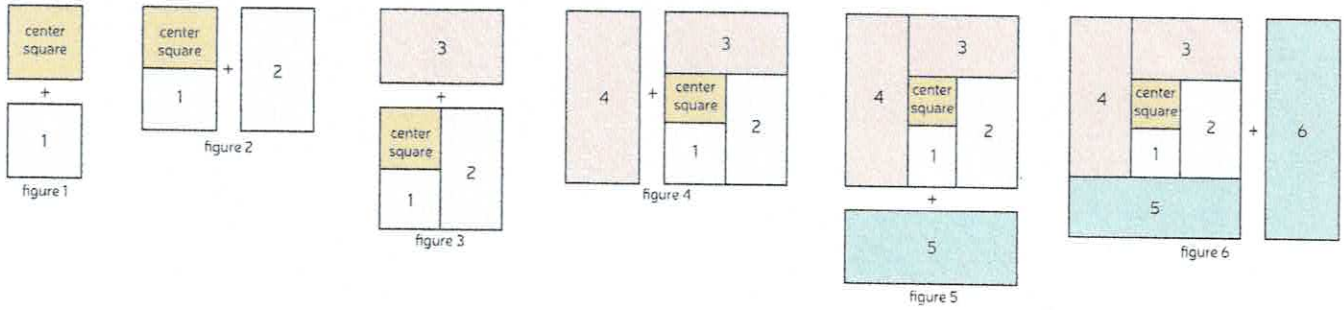

Log Cabin QUILT BLOCK

Exact Measurements for a 12" block:

- Qty. (1) 2 ½" square (Center Square)
- Qty. (1) 2 ½" square (Piece 1)
- Qty. (1) 2 ½" x 4½" Strip (Piece 2)
- Qty. (1) 2 ½" x 4½" Strip (Piece 3)
- Qty. (1) 2 ½" x 6½" Strip (Piece 4)
- Qty. (1) 2 ½" x 6½" Strip (Piece 5)
- Qty. (1) 2 ½" x 8½" Strip (Piece 6)
- Qty. (1) 2 ½" x 8½" Strip (Piece 7)
- Qty. (1) 2 ½" x 10½" Strip (Piece 8)
- Qty. (1) 2 ½" x 10½" Strip (Piece 9)
- Qty. (1) 2 ½" x 12½" Strip (Piece 10)