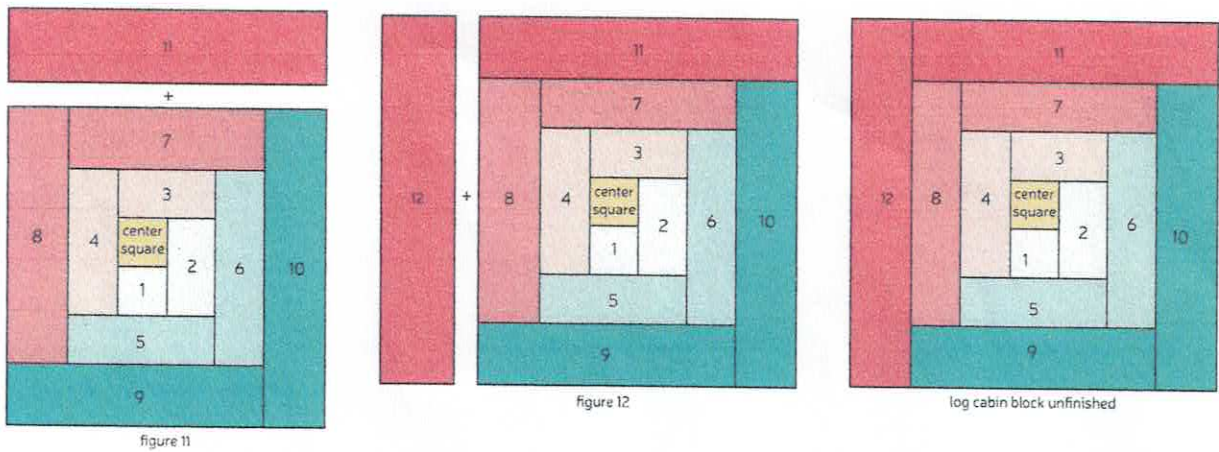

Log Cabin QUILT BLOCK

Exact Measurements for a 12" block:

- Qty. (1) 2 ½" square (Center Square)
- Qty. (1) 2 ½" square (Piece 1)
- Qty. (1) 2 ½" x 4½" Strip (Piece 2)
- Qty. (1) 2 ½" x 4½" Strip (Piece 3)
- Qty. (1) 2 ½" x 6½" Strip (Piece 4)
- Qty. (1) 2 ½" x 6½" Strip (Piece 5)
- Qty. (1) 2 ½" x 8½" Strip (Piece 6)
- Qty. (1) 2 ½" x 8½" Strip (Piece 7)
- Qty. (1) 2 ½" x 10½" Strip (Piece 8)
- Qty. (1) 2 ½" x 10½" Strip (Piece 9)
- Qty. (1) 2 ½" x 12½" Strip (Piece 10)